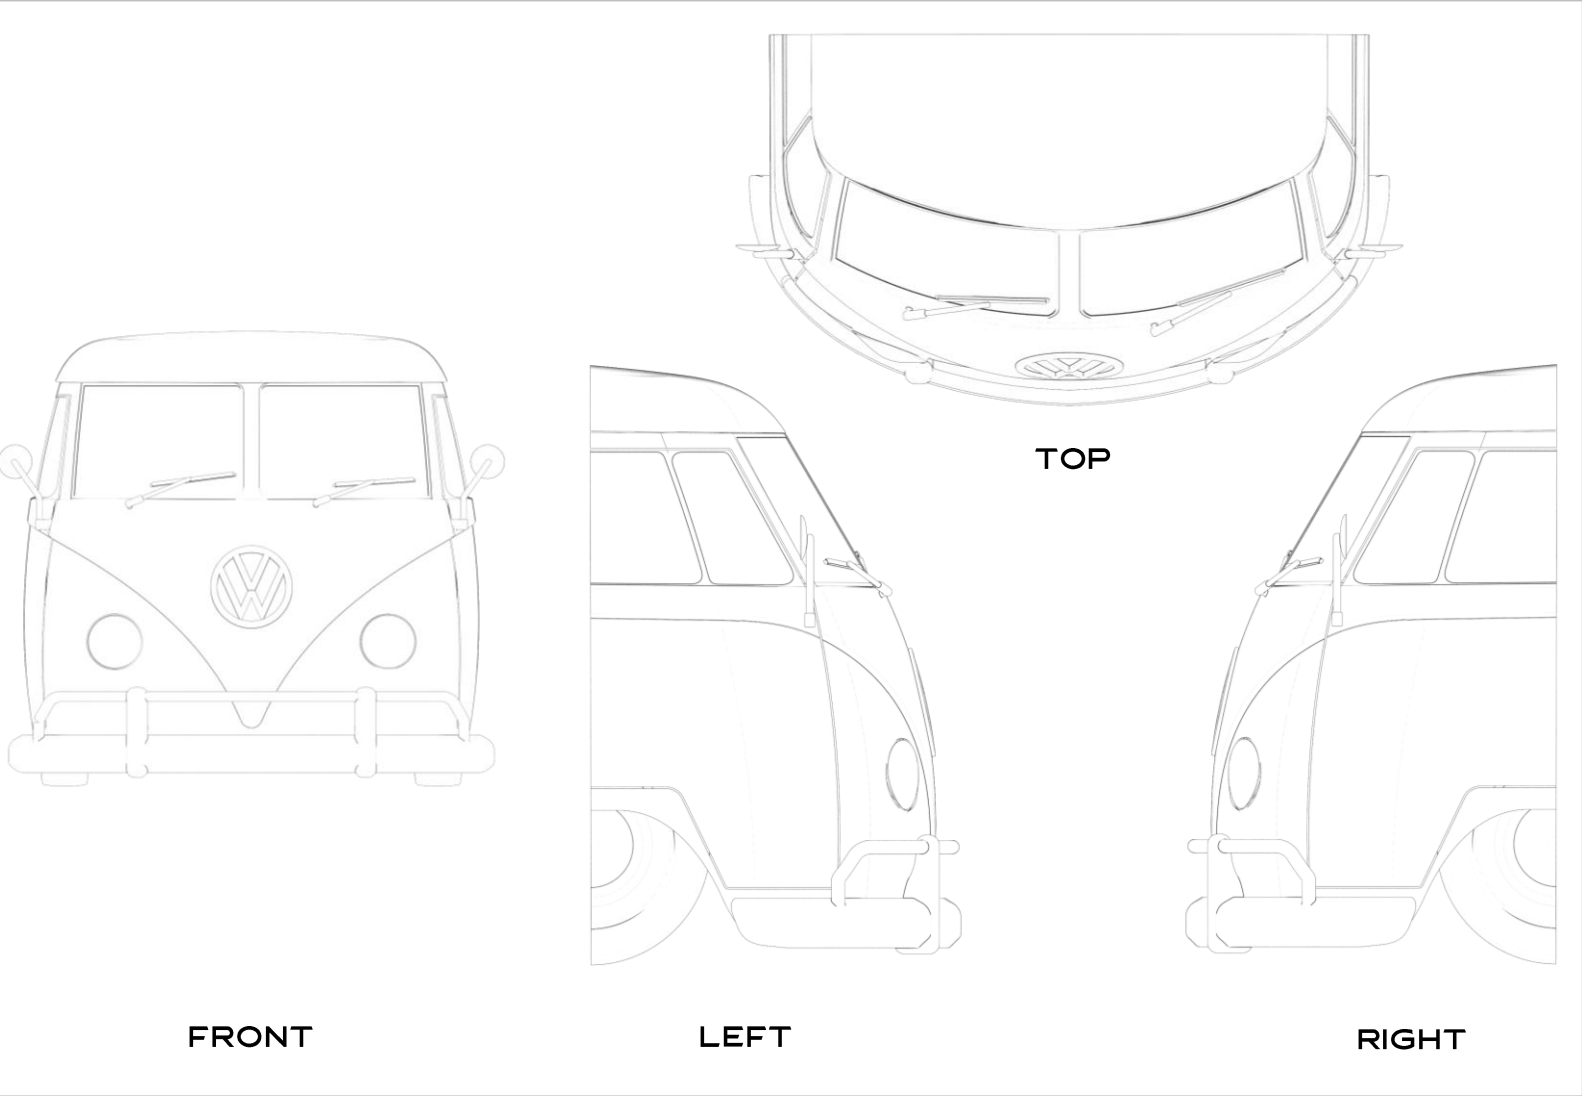

GASOLINA DOODLE SHEET - G63

CLIENT	DATE	REVISION

THE GASOLINA MEDIA COMPANY
WWW.GASOLINAMEDIA.COM